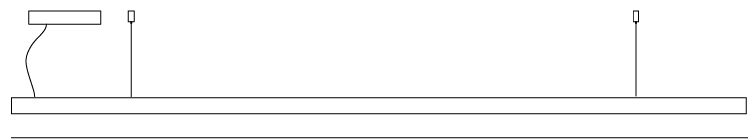

PROJECT	
TYPE	
SPECIFIER	
QUANTITY	
DATE	

LED28 SUSPENSION

D71009-

base number
Color   Finish
Temperature   Options

1. To build a product code in our configurator select the specify button on the base model # product page
2. To build a manual product code on this datasheet choose from the options listed below in blue font and add the suffix to the base model #

GENERAL

Series: Woodlin
Subseries: LED28
Brand: Tunto
Division: Design
Mounting Type: Suspension
Mounting Location: Ceiling
Subcategory: Profile

PHYSICAL

Shape: Rectangle
Length (mm): 1200
Length (in): 47 1/4
Width (mm): 28
Width (in): 1 1/8
Height (mm): 28
Height (in): 1 1/8
Max. Overall Height (mm): 2028
Max. Overall Height (in): 79 13/16
Light Distribution: Direct
Diffuser: Opal
Fixture Finish: [WAL](#) / [ASH](#) / [OAK](#) / [BLK](#) / [WHI](#)
Fixture Material: Wood
Cable Details: 2000mm / 78 3/4"

ELECTRICAL

Lamp Type: LED
Input Wattage (W): 25
Total Output Wattage (W): 20.9
Dimming: Tri-Mode (Non-Dimming and Phase Dimming (120Vac only) and 0-10V Dimming)
Driver Included: Yes
Driver Location: Integrated
Driver Type: Constant Current - Universal
Driver Class: Class 2
Input Voltage (V): 120 - 277
Constant Current (MA): 700

LED

Color Temperature (°K): [2700](#) / [3000](#) / [4000](#)
Max. Delivered Lumen (lm): 1300 Standard 3000K
CRI: >93 CRI
Lamp Life (hrs): 50000

OPTICAL

RATINGS AND CERTIFICATIONS

Certified By: Certified for North American Standards
IP rating: IP20

1200mm 47 1/4"

28mm 1 1/8"

Direct